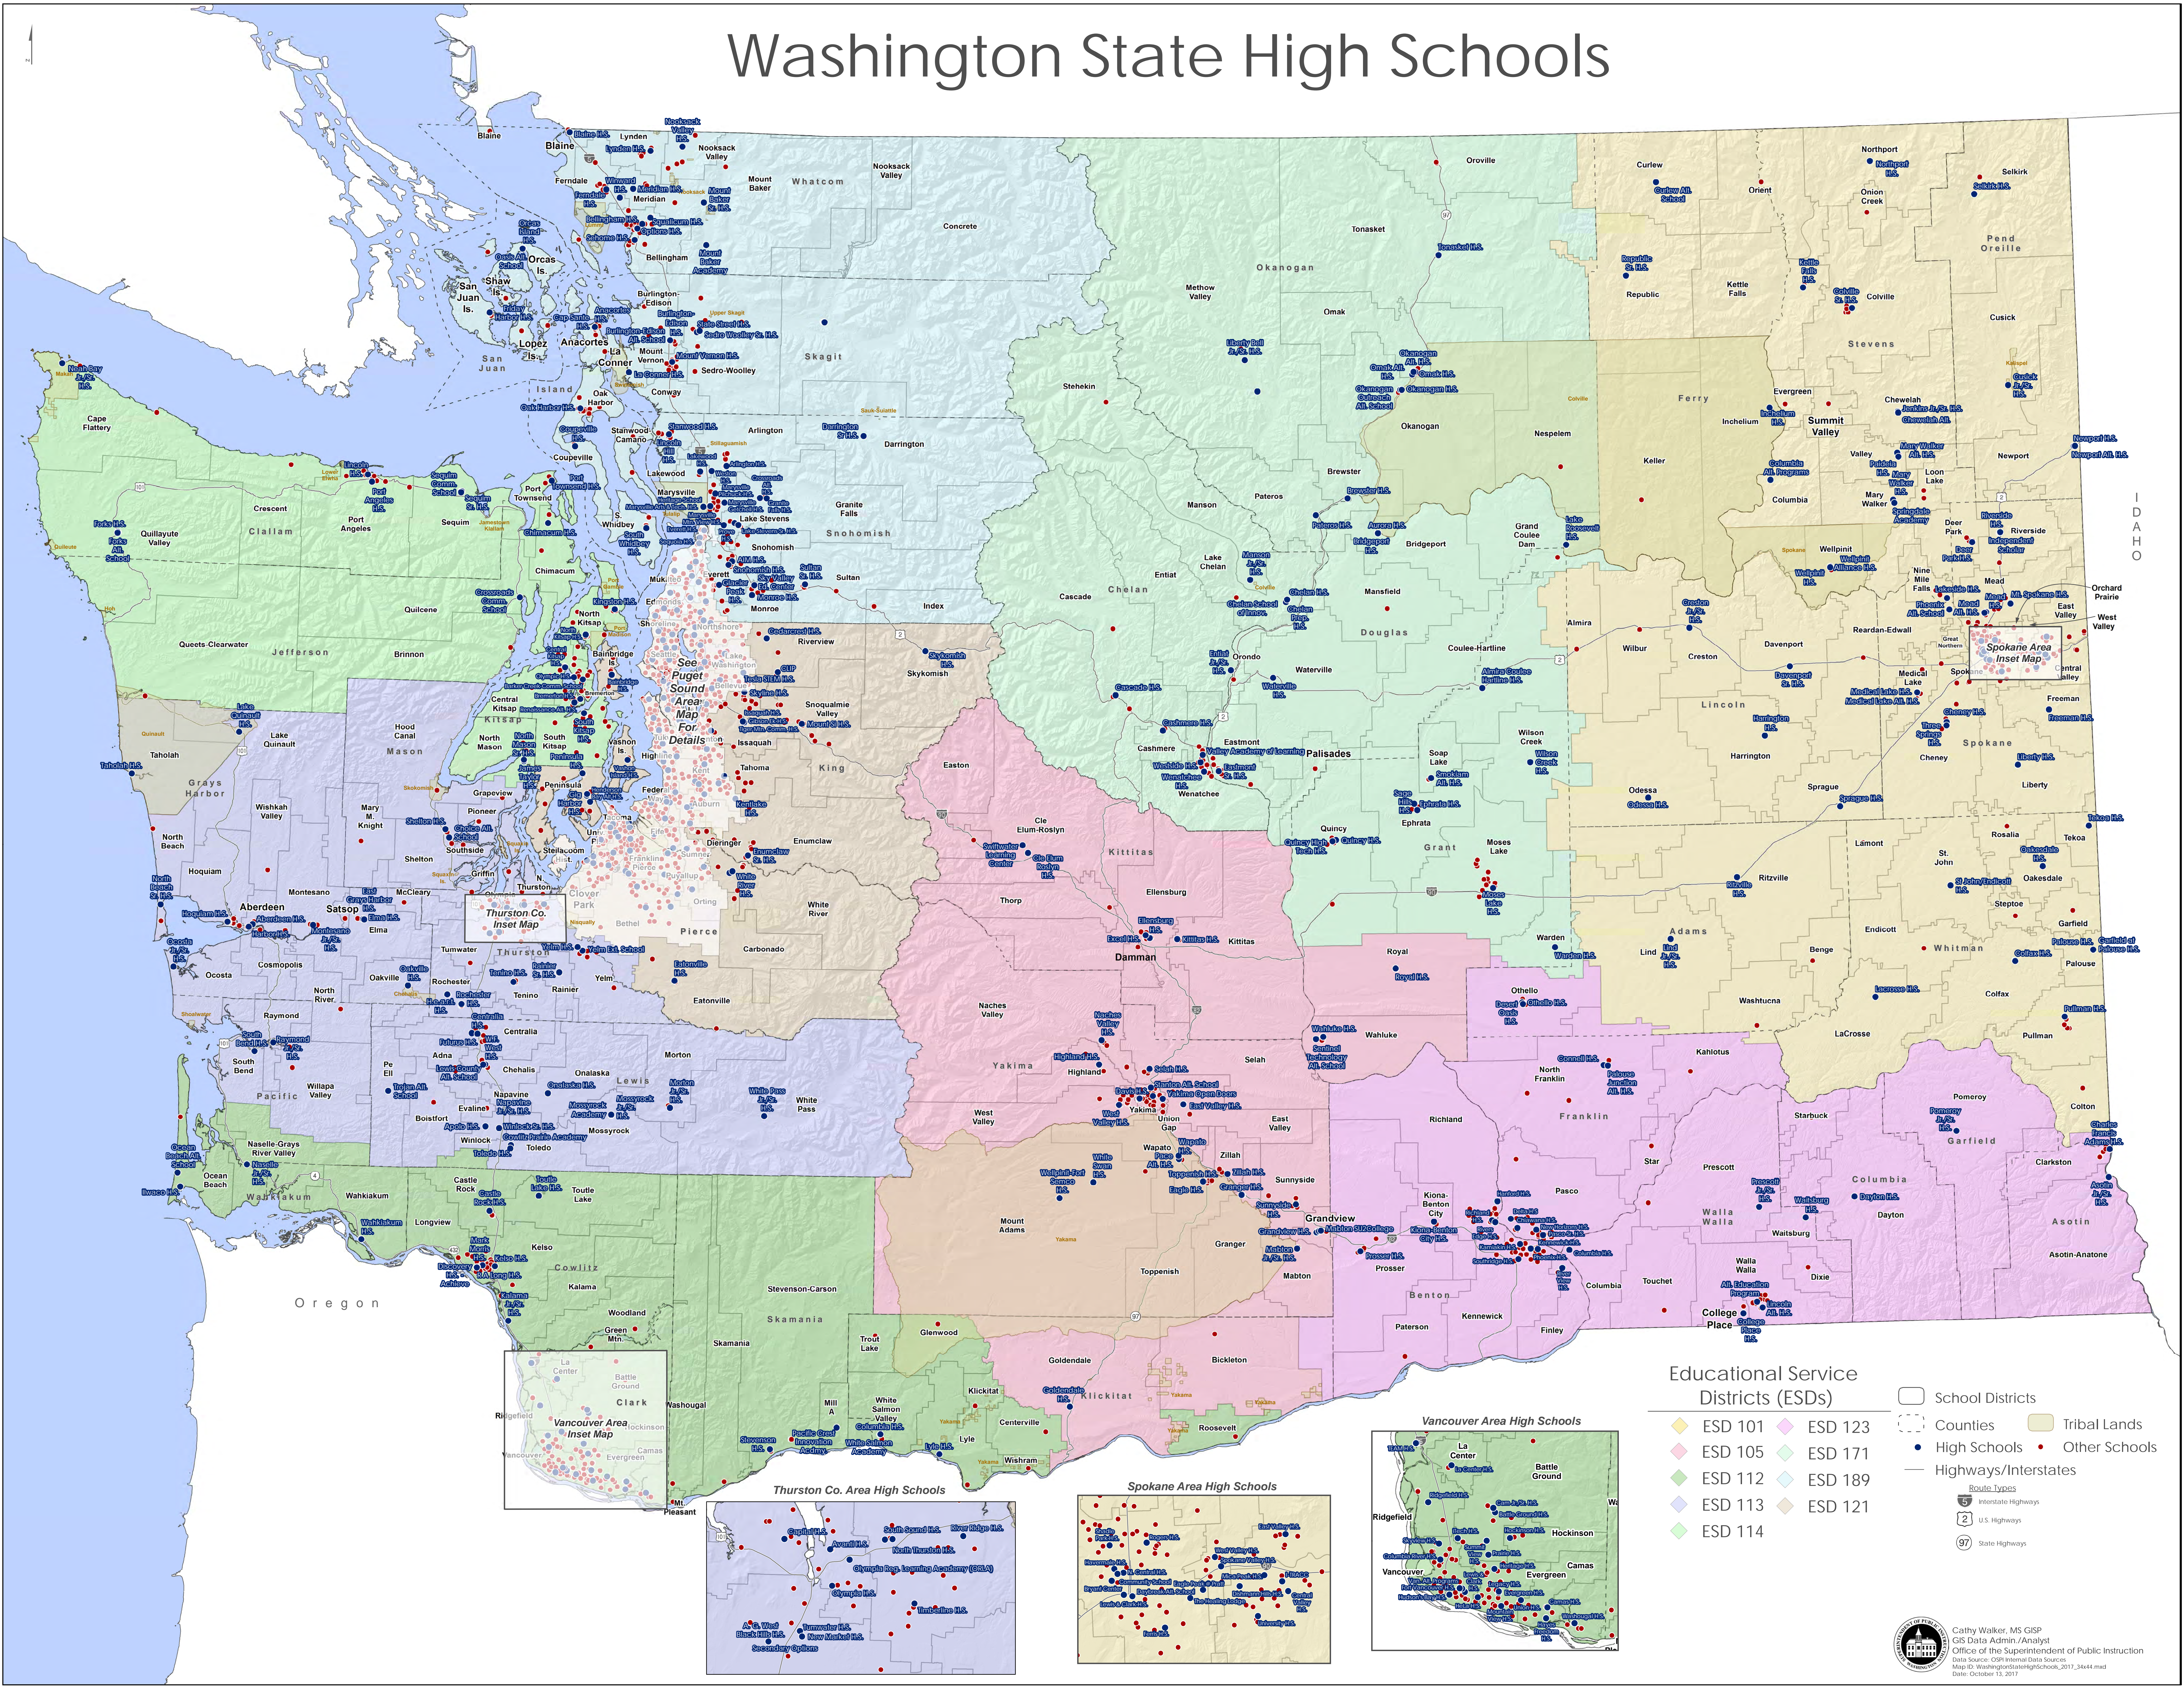

Washington State High Schools

See Puget Sound Area Map For Details

Thurston Co. Inset Map

Vancouver Area Inset Map

Thurston Co. Area High Schools

Spokane Area High Schools

Vancouver Area High Schools

Educational Service Districts (ESDs)

- ESD 101
- ESD 105
- ESD 112
- ESD 113
- ESD 114
- ESD 123
- ESD 171
- ESD 189
- ESD 121

Legend:

- School Districts
- Counties
- High Schools
- Highways/Interstates
- Tribal Lands
- Other Schools
- Route Types: Interstate Highways, U.S. Highways, State Highways