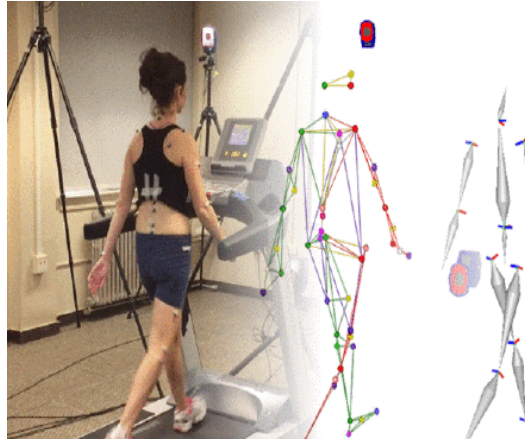

Kinesiology – Sport Science

50+

students participate in faculty-led research each semester

130+

students per semester who present at the Bruya-Wood Undergraduate Research Conference

Computer-based Anatomy Studies

Pre-Health

Students go on to advanced education in Kinesiology, Physical Therapy, Occupational Therapy, Medicine, Physician Assistant

State-of-the-art research labs

in biomechanics, exercise physiology, exercise psychology, and motor control

Careers

Students go on to careers in cardiac rehabilitation; health & wellness programs; personal training; strength & conditioning coaching

500+

hours of hands-on professional experience

Opportunity for engagement with the student-led **Kinesiology Club**